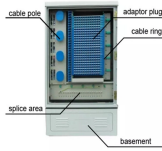

P Distribution box power

Uline stocks a wide selection of Power Distribution Boxes. Order by 6 p.m. for same day shipping. Huge Catalog! Over 45,000 products in stock. 14 locations across USA, Canada and Mexico for fast ...