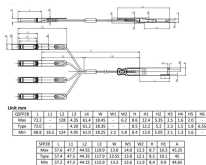

Buy quality IP67 enclosure electrical boxes and cases from Polycase. Durable aluminum or plastic IP67 waterproof boxes for indoor and outdoor applications!