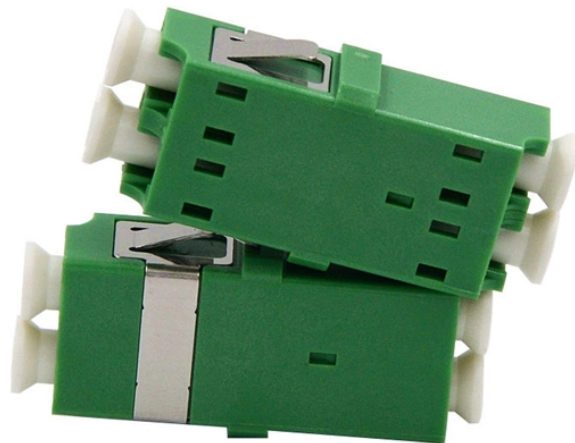

## PE=6 5kW distribution box dimensions

Eaton's range of power distribution assemblies not only provides you optimum power distribution and motor control functionalities, they meet your most demanding requirements for safety ...

From a housing height of 120 mm, the housings can be supplied with or without flange plates. In addition to 25 standard sizes, approved customer-specific de-sign variants are also available.

Model Description / Cabinet dimensions (H x W x D): 1800 mm x 600 mm x 300 mm The following figure shows the model naming conventions for a power distribution box.

KLV energy compact distribution boxes now provides even more flexibility. The family is complemented thanks to new 5-row flush-mounted and hollow-wall distribution boards with up to 60 ...

DC Micro Style Distribution Boxes Four-pin, One Signal per Port Cable Connector Distribution Box Eight-port DC Micro Distribution Box Specifications

Compact Distribution Boxes BF-U-3S Flush-mounted/Hollow-wall Flat Distribution Boards, IP30

Metal Distribution Box Features Continuously welded seams Foam-in-place seamless gasket 120-degree opening heavy-duty industrial hinges IP66 protection rating against dust and ...