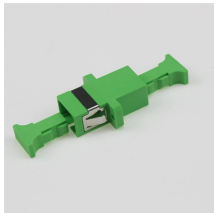

Panjiva helps you find manufacturers and suppliers you can trust. Click on the name of the supplier below to see more detail, or better yet, use the powerful Panjiva Supplier Search Engine to find the ...

View reliable Outdoor Power Distribution Box manufacturers on Made-in-China . This category presents junction box, electrical distribution box, from China Outdoor Power Distribution Box ...