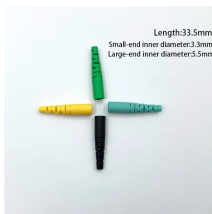

The S9701-82DC is a high density 25G open and disaggregated router capable of deploying a pay as you grow routing cluster at the edge and core network.