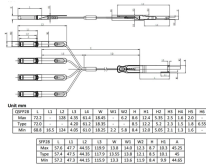

Patch cords come in two types fiber optic and

Patch cords come in two types fiber optic and

Fiber patch cords come in different configurations to suit specific applications. Simplex cords consist of a single fiber, while duplex cords incorporate two fibers, allowing for bidirectional communication.

There are mainly two types of fiber optic patch cables: single-mode and multi-mode. Single-mode patch cables have a narrow core for transmitting signals over longer distances, typically ...

Fiber optic patch cables can be divided into simplex and duplex fiber optic patch cords according to the working mode of the interface. Simplex fiber patch cable can only transmit ...

Choosing the wrong type of patch cable can cause signal loss, downtime, or higher costs. This guide explains what fiber patch cables are, their types, connector standards, where they ...

Fiber patch cords come in different configurations to suit specific applications. Simplex cords consist of a single fiber, while duplex cords incorporate two fibers, ...