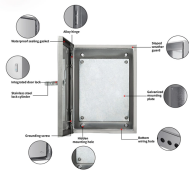

There are mainly two types of fiber optic patch cables: single-mode and multi-mode. Single-mode patch cables have a narrow core for transmitting signals over longer distances, typically ...

Fiber optic patch cables can be divided into simplex and duplex fiber optic patch cords according to the working mode of the interface. Simplex fiber patch cable can only transmit ...

Choosing the wrong type of patch cable can cause signal loss, downtime, or higher costs. This guide explains what fiber patch cables are, their types, connector standards, where they ...

Fiber patch cords come in different configurations to suit specific applications. Simplex cords consist of a single fiber, while duplex cords incorporate two fibers, ...

Fiber optic patch cords come in two primary types: Single-mode and Multi-mode. Each type has distinct characteristics and is suited for specific network applications.

This guide will help you quickly understand the main types of fiber patch cords and how to choose the right solution for your project - and how ZION ...