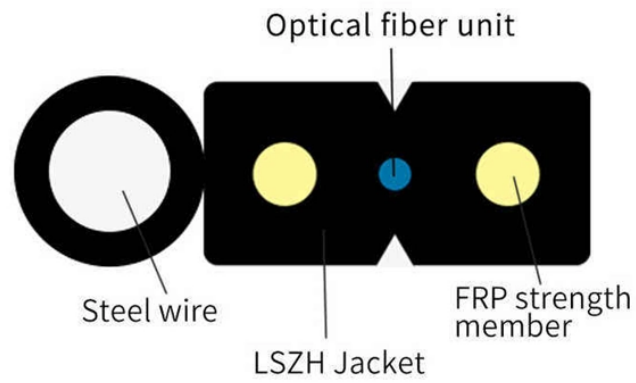

Pigtail model 662