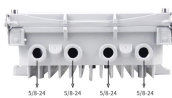

Pingbian Large Span Cable Tray Factory

Pingbian Large Span Cable Tray Factory

We have more than 200 professional staff and 24,000 square meters factory equipped with automatic production lines. Our high quality products include cable trunking, cable ladder, perforated cable tray, ...

Find out how and where to watch "Inception" online on Netflix, Prime Video, and Disney+ today - including 4K and free options.

Different from normal cable trays, Large span cable tray has large supporting span with high loading capacities. Large span cable tray is assembled by pultruded FRP profiles.