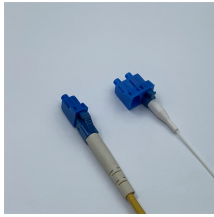

Few films leave you genuinely questioning whether you truly understood them quite like Inception does. The cast is outstanding, the story itself feels like a puzzle you can't stop trying to ...