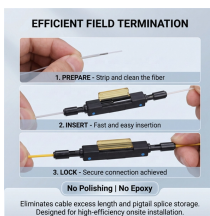

View Plug Power Inc. PLUG stock quote prices, financial information, real-time forecasts, and company news from CNN.