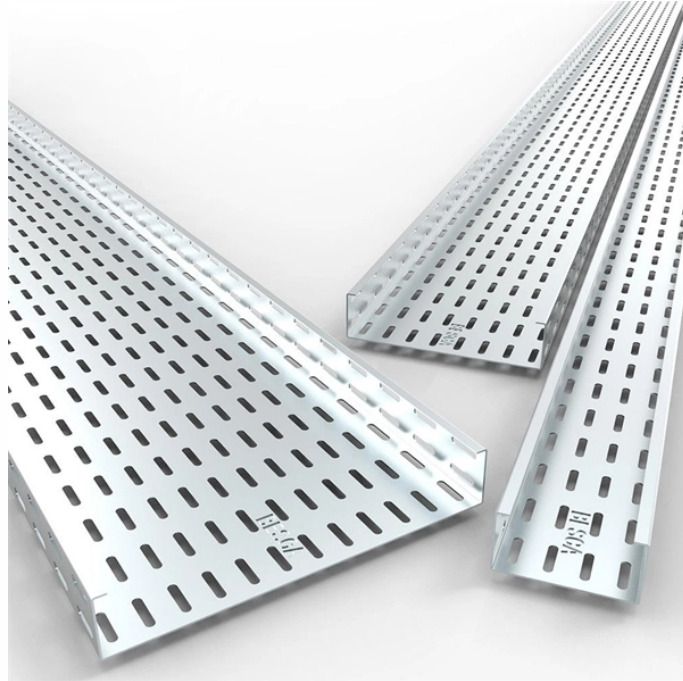

## PoE switch link port

## PoE switch link port

An 8-port, Layer 2 PoE switch supporting silent fanless cooling.

The TL-SG105PE is fully compatible with PoE devices, such as IP cameras, access points, and IP phones. It also works with non-PoE wired devices, such as PCs, printers, and IPTV. Compliance with ...

Each port on this switch supports PoE functionality. It can be installed in smaller-scale network setups or deployments requiring a limited number of PoE-enabled devices.

5 GbE Ports: Compact design with 5 high-speed ports, perfect for small network setups or as an access layer switch. PoE-Powered: Can be powered via PoE on Port 5, eliminating the need for a dedicated ...