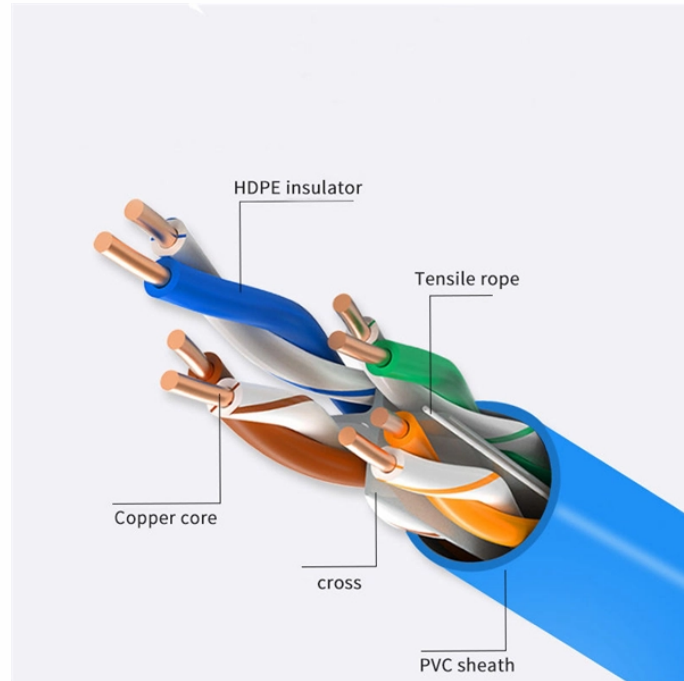

Pool-specific electrical distribution box

Pool-specific electrical distribution box

Looking for the best swimming pools in San Jose, CA? Look no further! At SanJoseSizzle, we've done all the research for you to curate a list of the top swimming pools in the area. Whether you're looking ...

Weatherproof Swimming Pool Junction Box 22 Cu. In. Thermoplastic Base, Brass Cover.

Intermatic PJBX52100 Pool and Spa Junction Box - 5 Light Connections - Patented Design for Efficiency, Versatile Connections, Built-in Noise Reduction and Compact Design

Engineered for durability and weather resistance, these junction boxes provide secure enclosures for electrical systems in pool environments, protecting them from water and other elements.

Weatherproof Swimming Pool Junction Box 22 Cu. In. Thermoplastic Base, Brass ...