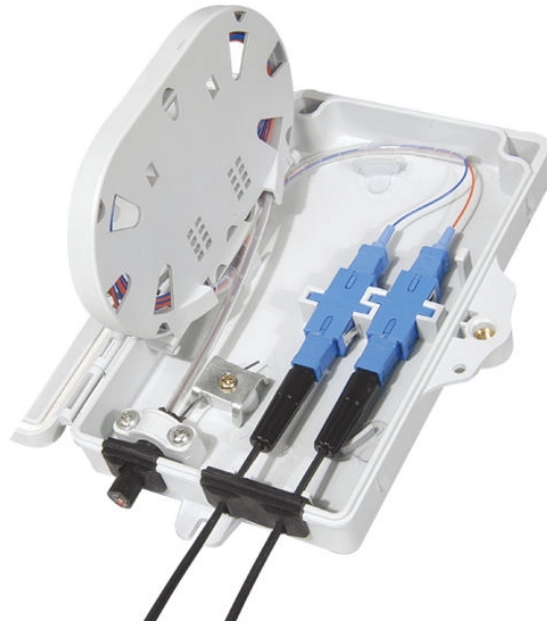

Indzawo Optic Connect

Portugal Time

Portugal Time

About Lisbon, Portugal Lisbon is a medium city located in Portugal, Europe. With a population of approximately 504,718 people, it operates in the Lisbon time zone (Europe/Lisbon). When ...