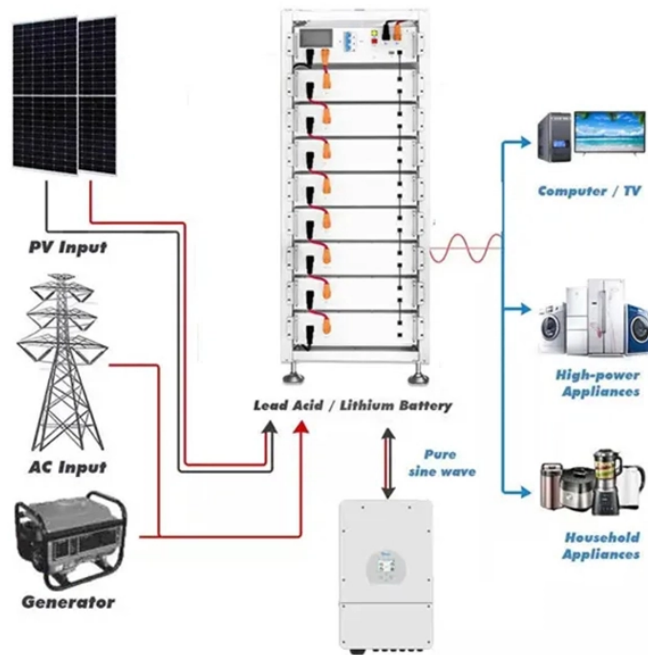

Indzawo Optic Connect

Power Distribution Box Pack

Power Distribution Box Pack

Browse power distribution boxes with circuit breaker protection and multiple outlet configurations. Shop durable solutions for construction and emergency use.

Power Distribution Box, Includes: (1) Twist-Lock 30A 125/250V Power Inlet, (8) 20A 125V 5-20R Power Outlets and (2) 20A 125V 5-20R GFCI Power Outlets. Category: Temporary Power Distribution Boxes.

Choose from our selection of power distribution boxes in a wide range of styles and sizes. Same and Next Day Delivery.

The Bento Box® is the smallest most portable power distribution pack in its class. This Bento Box® series features multiple boxes that can be connected together for multiple power distribution ...

The 30-amp Bento Box electrical power distribution system represents an intelligent solution for professionals looking for reliable and flexible electrical access in compact environments.