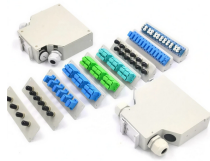

## Pre-terminated terminal box

Designed for use in the network access and drop cable portions of a preconnectorized network, hardened OptiTap and OptiTip connectors make installations faster, easier, and less costly.

With some words, the prefix pre- does modify what comes directly after it. Prewar means “before the war,” for example, and premarital means “before marriage.” But countless pre- words...

Our pre-connectorized terminal box is designed to provide a seamless and efficient fiber optic connection. It comes with preinstalled connectors, eliminating the need for on-site termination, and ...

The FTTX Pre-connectorized Terminal Boxes (HTB8066-8/10/12) are compact, high-performance solutions for FTTx networks, enabling easy connections between feeder and drop cables.

Browse pre-terminated MST boxes with multi-fiber drop cable for fast FTTH deployment. Factory-terminated design helps reduce field splicing time and simplify outdoor fiber installation.

Telhua's 8-port fiber access terminal box offers high-density, pre-terminated connectivity. IP65 rated & compliant with IEC/TIA standards for reliable B2B network deployment.

FCST02285-F Fiber Pre-connected Access Terminal as the most advanced FTTX network distribution node equipment, provide quick and reliable connection, good protection and management for the ...