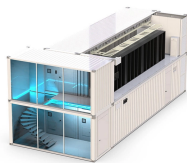

ATEK Distribution supplies professional-grade electrical boxes for residential, commercial, industrial, and government projects nationwide. As a certified SDVOSB with 28+ years of experience, we carry ...