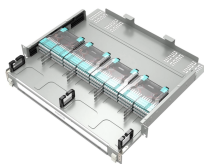

Odf Price - Select 2026 high quality Odf Price products in best price from certified Chinese Optical Fiber Optic Odf manufacturers, Fiber Optical Distribution Box suppliers, wholesalers and factory on Made ...