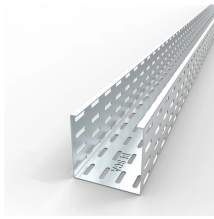

JLH Electric aims to provide competitive factory prices for their cable tray fitting accessories.