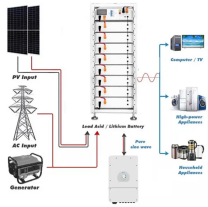

Cablofil's Wiremesh Cable Tray concept is based on performance, safety, and ...

Shop Our Inventory Of Cable Tray Fittings Online. Graybar Is Your Trusted Distributor For Cable Tray And Fittings.

CANABW4VSP ABB ABW4VSP Splice Plate Vertical Adjustable 4 in H Aluminum Manufacturer:ABB  
Manufacturer #:ABW4VSP Available for backorder