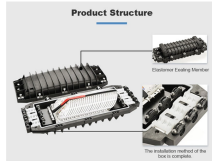

Price of Fiji Carrier Backbone Network Upgraded MTP Adapter Modu

Each panel accommodates 12 MTP® adapters, secured by a double-layer design that ensures stability. The side ports are numbered to simplify fiber identification, making the panels a ...

Find many great new & used options and get the best deals for Nortel Meridian NTRB33AF Fiji Fibre Junction Interface Card Module - Boxed at the best online prices at eBay!

(LS) mbeat® USB-C Gigabit Ethernet Adapter - Black Fast and secure RJ45, up to 1000Mbps speed. Plug-and-play Compact and lightweigh $67.00