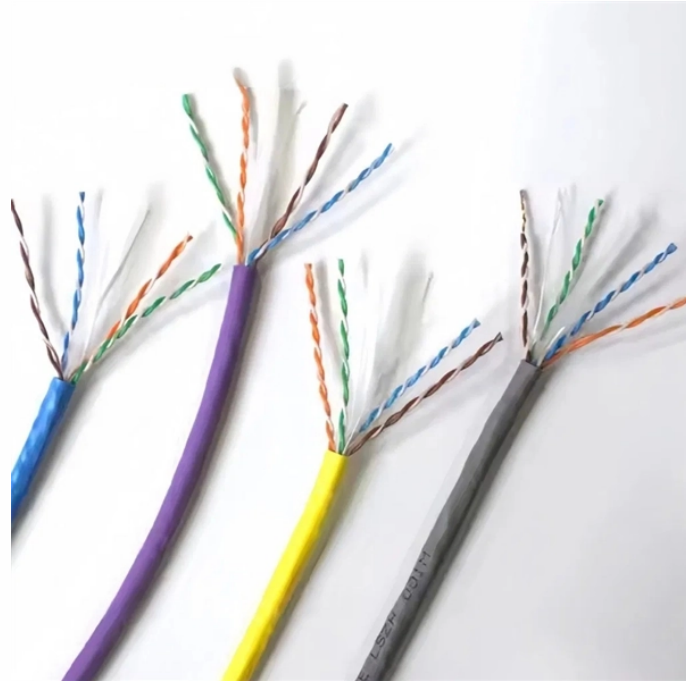

Price of Nordic Industrial Ethernet 4-core Fiber Optic Quick Connector

Overview

The opticalCON QUAD cable connector accommodates four PC optical channels based on conventional and proven LC connectivity protected by a ruggedized and durable all-metal housing. It features a spring loaded push-pull locking mechanism and an excellent cable retention utilizing aramid. Assembled, rugged and lightweight 4-channel mobile field cable, excellent cable retention due to aramid yarn, black PUR outer jacket, available in single and multi mode (PC or APC). SCAPC Fiber Optic Couplers Extend APC Fiber Cables. 12 x SM SX SCAPC Fiber adapters Included Need help?

Online shopping for Connectors - Fiber Optic Products from a great selection at Industrial &. Field-attachable and pre-assembled connectors for copper and fiber optic cables ensure reliable data transmission in your Ethernet networks. The networking of industrial plant components with Ethernet protocols has become firmly established in almost all market segments and is being continuously. Cabling industrial plants is demanding, with problems arising when stripping cables, assembling the plug-in connector, or connecting cores. FastConnect is a quick assembly cabling system for configuring Industrial

Price of Nordic Industrial Ethernet 4-core Fiber Optic Quick Connect

Available in both male and female connector types with 2-core and 4-core configurations, the ODC patch cord offers flexibility to meet diverse connectivity requirements.

The opticalCON QUAD cable connector accommodates four PC optical channels based on conventional and proven LC connectivity protected by a ruggedized and durable all-metal housing. It features a ...

Quick Termination Connectors are a type of fiber optic connector that is factory pre-polished to save installation time in the field. These connectors use mechanical splice technology to attach to the field ...