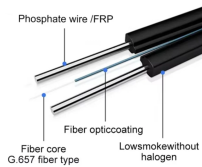

Price of Nordic Industrial Ethernet 4-core Fiber Optic Quick Connector

Overview

The opticalCON QUAD cable connector accommodates four PC optical channels based on conventional and proven LC connectivity protected by a ruggedized and durable all-metal housing. It features a spring loaded push-pull locking mechanism and an excellent cable retention utilizing aramid. Assembled, rugged and lightweight 4-channel mobile field cable, excellent cable retention due to aramid yarn, black PUR outer jacket, available in single and multi mode (PC or APC). SCAPC Fiber Optic Couplers Extend APC Fiber Cables. 12 x SM SX SCAPC Fiber adapters Included Need help?

Online shopping for Connectors - Fiber Optic Products from a great selection at Industrial &. Field-attachable and pre-assembled connectors for copper and fiber optic cables ensure reliable data transmission in your Ethernet networks. The networking of industrial plant components with Ethernet protocols has become firmly established in almost all market segments and is being continuously. Cabling industrial plants is demanding, with problems arising when stripping cables, assembling the plug-in connector, or connecting cores. FastConnect is a quick assembly cabling system for configuring Industrial

Price of Nordic Industrial Ethernet 4-core Fiber Optic Quick Connect

Available in both male and female connector types with 2-core and 4-core configurations, the ODC patch cord offers flexibility to meet diverse connectivity requirements.

The opticalCON QUAD cable connector accommodates four PC optical channels based on conventional and proven LC connectivity protected by a ruggedized and durable all-metal housing. It features a ...

Quick Termination Connectors are a type of fiber optic connector that is factory pre-polished to save installation time in the field. These connectors use mechanical splice technology to attach to the field ...