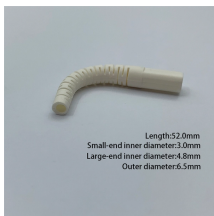

Procurement Resource provides latest Corrugated Box prices and a graphing tool to track prices over time, compare prices across countries, and customize price data.