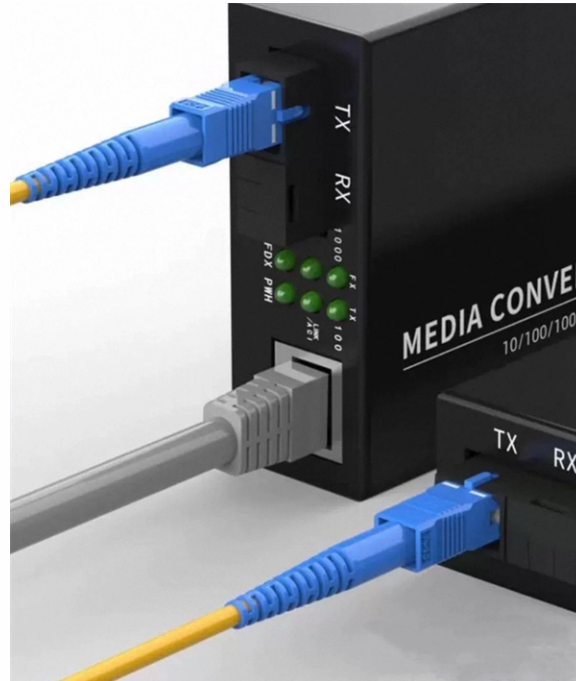

Price of Special Distribution Boxes in North Korea

Overview

Compare different carriers, timeframes, and prices for the best shipping options. Priority Mail International[®] service is a reliable and economical way to ship to more than 180 countries, including Canada, Mexico, and Australia. Flat Rate option: Ship using free Flat Rate Boxes and Envelopes (envelopes and small boxes up to 4 lbs, medium and large boxes up to 20 lbs), starting. As the global market leader in Time Definite International (TDI) shipping and courier delivery, and the most international company in the world, this is what we do! We move over 1 million shipments every working day, from point A to point B in 220 countries and territories, as quickly, securely and. Give your products an elegant appeal with sublime korean distribution box from Alibaba. These korean distribution box are offered at mouthwatering prices. Our Supply Chain division creates custom solutions for enterprise-sized organizations. Shipping regularly?