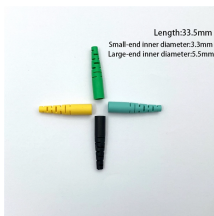

CILIA 1pc 2way Circuit Breaker Box, Distribution Protection Box With PC Plastic Breaker Box Cover Miniature Electrical Breaker Box Enclosure, Transparent Plastic Shell Design, For Indoor Outdoor ...