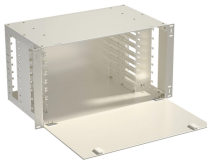

These tray systems allow excellent ventilation and prevent sagging while routing. They support up to 280 lbs. per foot (based on a tray support, such as hanging clamps or a hanging bar, every 8 feet). ...

Choose from our selection of cable trays, including over 850 products in a wide range of styles and sizes. Same and Next Day Delivery.

Husky Trough Tray is a cable tray consisting of ventilated or solid bottom contained within longitudinal side members. Our solid bottom trough tray is used to carry smaller instrumentation, data ...