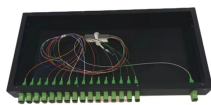

MARECHAL® junction, branch, and distribution boxes: reliable and secure solutions to optimize your professional electrical installations.

Find out how junction boxes for surface-mounted installation, surface-mounted distribution boxes and terminal boxes can improve your electrical installation. ...

MANDEKS - Low-current flush-mounted panel CM LV2 IP40, with perforated metal door - Metalis RE21PV Price: 40.62 eur Buy MANDEKS - Recessed panel CM 1X14M IP40 - Fine RB20PW Price: ...

Ahlsell helps you find installation material for all your electrical jobs. Whether you work with commercial properties or private residences, we have the range for your next project.