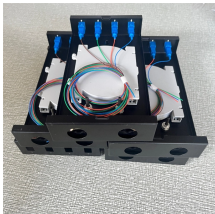

Cable Tray Ground Clamp, 6 AWG - 250 MCM, Aluminum With Tin Plating, Stainless Steel Hardware, Suitable for Outdoor Applications With Flange In/Out Cable Tray Design

Shop for Cable Tray Clips at Walmart . Save money. Live better.

Discover cable clips for wall mounting, adhesive cord holders, and wire management solutions. Choose from bulk cable clips, small sizes, and organizers for easy cable storage and organization.

Cheap, good value for small use cases where some wires just dangle. Dont pay more than a few \$ for it. A set of black 3M adhesive-backed clips designed for easy and effective cable management. A set of ...

Bundle, secure, and route wires and cables with our generous collection of cable wraps, clips, and clamps. These handy cable management tools ensure even the smallest of wires and cables can be ...

Tzumi SmartClips provide a convenient cable ...