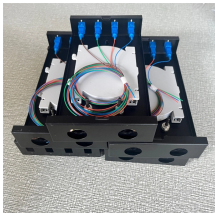

Cable Tray Ground Clamp, 6 AWG - 250 MCM, Aluminum With Tin Plating, Stainless Steel Hardware, Suitable for Outdoor Applications With Flange In/Out Cable Tray Design

Shop for Cable Tray Clips at Walmart . Save money. Live better.

Discover cable clips for wall mounting, adhesive cord holders, and wire management solutions. Choose from bulk cable clips, small sizes, and organizers for easy cable storage and organization.

Cheap, good value for small use cases where some wires just dangle. Dont pay more than a few \$ for it. A set of black 3M adhesive-backed clips designed for easy and effective cable management. A set of ...

Bundle, secure, and route wires and cables with our generous collection of cable wraps, clips, and clamps. These handy cable management tools ensure even the smallest of wires and cables can be ...

Tzumi SmartClips provide a convenient cable ...