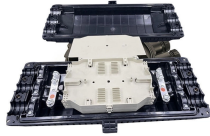

Price of thick zinc-coated cable trays in Laos

Price of thick zinc-coated cable trays in Laos

GI cable trays are designed to support and organize electrical cables and wiring systems, ensuring a neat and secure installation. These trays can be easily attached to floor, ceiling, wall or top of racks ...

Uncover hidden cable tray price factors: wire thickness, zinc coating, steel grades & load tests. Avoid overpaying with these supplier secrets.

The coating consists of zinc, aluminium (3.5%) and magnesium (3%) which offers far better anti corrosion resistance with thinner coatings than traditional hot dipped galvanized coatings.