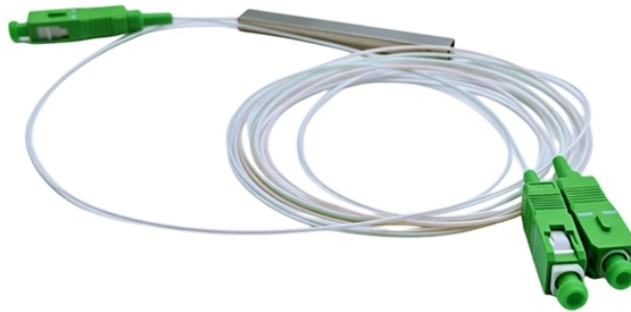

Price of thick zinc-coated cable trays in Laos

Price of thick zinc-coated cable trays in Laos

GI cable trays are designed to support and organize electrical cables and wiring systems, ensuring a neat and secure installation. These trays can be easily attached to floor, ceiling, wall or top of racks ...

Choose from our selection of cable trays, including over 850 products in a wide range of styles and sizes. Same and Next Day Delivery.

Find the best Laos Electric Wire Cable Tray and explore our extensive collection of high-quality Electric Wire Cable Tray from Laos. Buy wholesale Electric Wire Cable Tray in Laos from trusted suppliers.

Uncover hidden cable tray price factors: wire thickness, zinc coating, steel grades & load tests. Avoid overpaying with these supplier secrets.

The coating consists of zinc, aluminium (3.5%) and magnesium (3%) which offers far better anti corrosion resistance with thinner coatings than traditional hot dipped galvanized coatings.

Bottom coupling on wider than 600 mm trays ensures full alignment during installation and reduces deflection at joints. Liberal space between punch lines gives adequate space for easy cutting shorter.