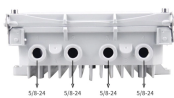

Price of thick zinc-coated cable trays in Laos

Price of thick zinc-coated cable trays in Laos

GI cable trays are designed to support and organize electrical cables and wiring systems, ensuring a neat and secure installation. These trays can be easily attached to floor, ceiling, wall or top of racks ...