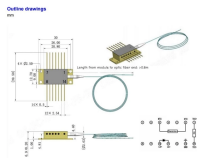

Galvanized steel perforated cable trays offered by KOKA Perforated Metal Factory have two types, one is electro galvanized cable trays for indoor uses and the other is hot dipped galvanized steel cable ...