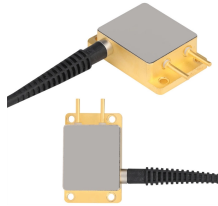

The rack-type pull-out optical cable terminal box is mainly used in 19-inch standard cabinets. It is a box that protects optical cables and pigtails spliced at the terminal of optical cable ...

Length:17.0mm
Small-end inner diameter:2.05mm
Large-end inner diameter:3.6mm

The fiber optic terminal box is designed for FTTx applications, accommodating at least 4-16 users. It provides ample space for splicing, splitting, storage, and cable management. Suitable for both indoor ...

CommScope wall boxes offer efficient fiber connectivity. Easy installation, versatile sizes, and superior cable management.

6-Core FTTH Fiber Distribution Termination Box with 6 SC APC Adapters, IP65 Waterproof, Wall-Mount Enclosure for Residential/Commercial Fiber Optic Splicing & Management (with 6 APC Adapter)

Fiber Optic Terminal Box is a high-performance fiber optic splice closure designed for optical cable splicing. Made of Cold Rolled Steel, it offers excellent sealing performance and mechanical strength, ...