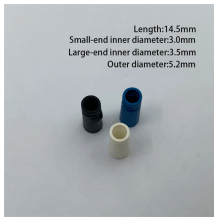

The rack-type pull-out optical cable terminal box is mainly used in 19-inch standard cabinets. It is a box that protects optical cables and pigtails spliced at the terminal of optical cable ...