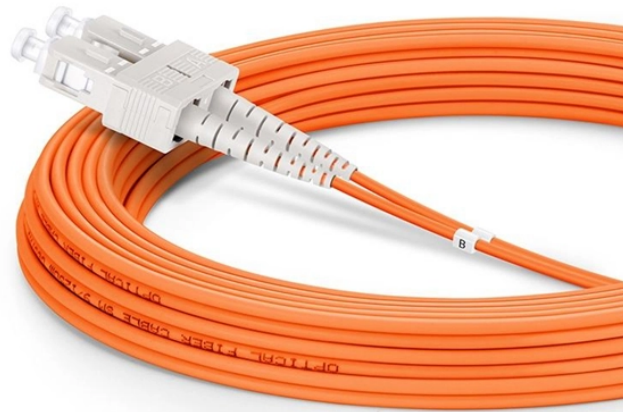

## Purchase 12-core butterfly-shaped drop cable

## Purchase 12-core butterfly-shaped drop cable

It can be used for laying in indoor environments such as vertical shafts, concealed pipes, cable trays, walls, flower boards, etc. It can be matched with connectors for pre termination and on-site termination.

This cable is available to buy in many different colours, thicknesses and constructions including armoured. It is ideal for applications such as telecommunications networks, Fibre to the Home ...

Surelink Outdoor Self Supporting 1 2 4 8 12 Core Butterfly Type FTTH Fibra Optic Cable with Steel Messenger FRP Flat Drop Cable, Find Details and Price about Drop Cable 2core FTTH Fiber Optic ...

parallel non-metallic reinforcing elements (FRP) are placed on both sides, and a black low-smoke halogen-free sheath is extruded. Covered with the moisture-proof layer, then armoured with ...

OMC offers 1-12 core butterfly flat FTTH drop cables with a novel slotted design that is easy to strip and splice, simplifying installation and maintenance.