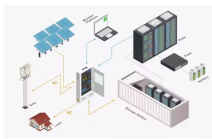

This document was Prepared jointly by Ooredoo, Q.NBN and Vodafone, these guidelines provide advice on telecommunications aspects that need to be considered during the design of internal wiring and ...