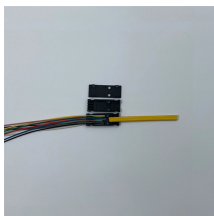

Anterior ankle impingement, originally nicknamed "footballer's ankle" and later known as "athlete's ankle" is a source of chronic ankle pain seen in athletes. It occurs when bone spurs, or ...