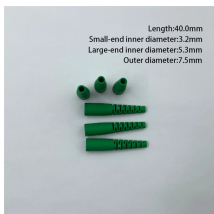

Qinkai wire mesh cable tray has excellent performance in commercial and light industrial applications. Qinkai wire mesh cable tray is equipped with all the accessories you need. Straight and wavy edges ...

Stainless Trading supplies a full range of cable trays, return flange trays and welded wire mesh for cable reticulation