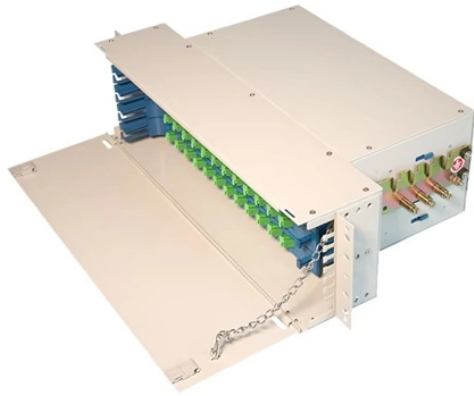

Qiemu Stainless Steel Cable Tray Company