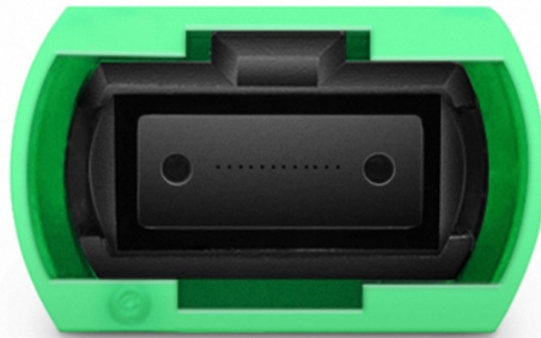

Quotation for 12-core butterfly-shaped drop cable

Quotation for 12-core butterfly-shaped drop cable

FTTH 12 Core Drop cable Fiber Optic Cable FTTH (Fiber to the home) drop cable, ...

Discover our wholesale butterfly fiber optic cable with 9/125 LSZH sheath, available from \$0.03 to \$26.8. Start bulk orders from 5 units and enjoy low prices, ideal for FTTH and data center applications.

Aerial cable: ADSS, ASU, OPGW, Figure 8 cable. FTTH drop cable: GJXFH, GJYXFCH. Armored buried cable: GYTS, GYTA, GYTS53, GYTA53. Q: What's the minimum order quantity? A: As factory, ...

FTTH outdoor drop cable (GJYXFCH/GJYXCH) is also called self-supporting butterfly drop optical cable which consists of a indoor butterfly cable and an additional strength member at the two sides. The ...

FTTH indoor cable has a much greater bandwidth to carry data and less susceptible to interference than common indoor fiber cables. With small diameter, water-resistant, soft and bendable characteristics, ...

FTTH 12 Core Drop cable Fiber Optic Cable FTTH (Fiber to the home) drop cable, the outer skin is generally black and white, the diameter is relatively small, and the flexibility is good

After you submit your initial online order, our Sales Team will generate a personalized quote with the most efficient shipping rate from the warehouse closest to you. You will receive a final quote that will ...