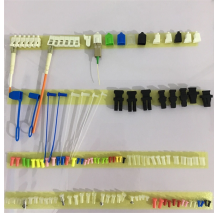

Quotation for 12-core butterfly-shaped drop cable

Quotation for 12-core butterfly-shaped drop cable

FTTH 12 Core Drop cable Fiber Optic Cable FTTH (Fiber to the home) drop cable, ...

Discover our wholesale butterfly fiber optic cable with 9/125 LSZH sheath, available from \$0.03 to \$26.8. Start bulk orders from 5 units and enjoy low prices, ideal for FTTH and data center applications.

Aerial cable: ADSS, ASU, OPGW, Figure 8 cable. FTTH drop cable: GJXFH, GJYXFCH. Armored buried cable: GYTS, GYTA, GYTS53, GYTA53. Q: What's the minimum order quantity? A: As factory, ...

FTTH outdoor drop cable (GJYXFCH/GJYXCH) is also called self-supporting butterfly drop optical cable which consists of a indoor butterfly cable and an additional strength member at the two sides. The ...

FTTH indoor cable has a much greater bandwidth to carry data and less susceptible to interference than common indoor fiber cables. With small diameter, water-resistant, soft and bendable characteristics, ...

FTTH 12 Core Drop cable Fiber Optic Cable FTTH (Fiber to the home) drop cable, the outer skin is generally black and white, the diameter is relatively small, and the flexibility is good

After you submit your initial online order, our Sales Team will generate a personalized quote with the most efficient shipping rate from the warehouse closest to you. You will receive a final quote that will ...