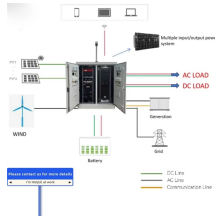

What is a rack mount PDU? Rack mount PDUs effectively distribute power to racks where multiple outlets are necessary. Beyond the capabilities of a power strip, a rack PDU offers a range of ...