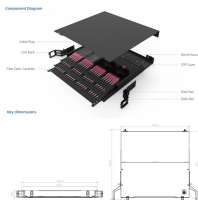

## Rainproof and shockproof cable tray cover

Used to fully enclose 12x4 channel in conjunction with the Spill-Over Junction FRSPJ2X2BL. Cover snaps onto the channel base. Hinged feature allows easy access to add or remove cables.