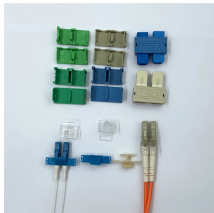

Collaborate for free with online versions of Microsoft Word, PowerPoint, Excel, and OneNote. Save documents, spreadsheets, and presentations online, in OneDrive.