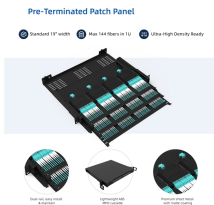

Contact data of companies, photo of products, easy navigation across industries, regions and cities, quick search for partners and suppliers.

Here you will find information about some of the most successful Belarusian companies that have established their name on the markets of Europe and beyond...

We design, manufacture and repair complex and innovative products for OEMs in a variety of industries including communications, cloud computing, industrial, medical, automotive, defense, aerospace and ...