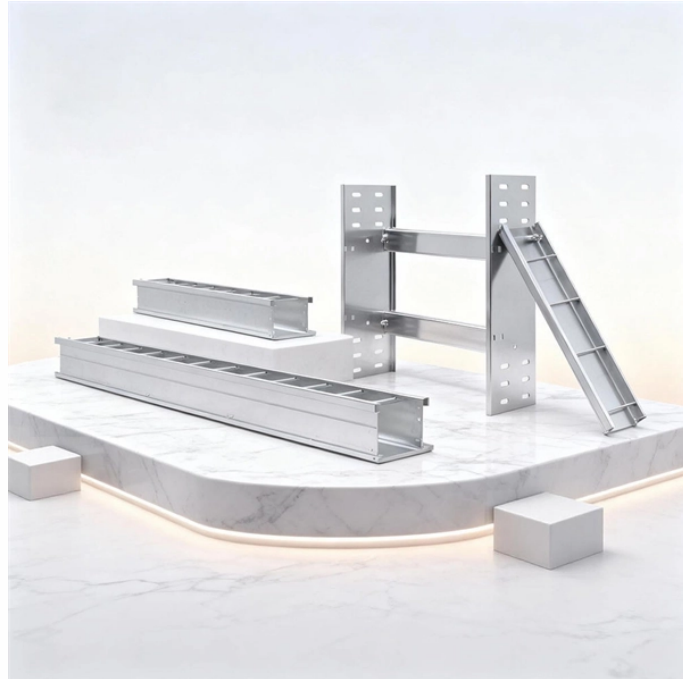

Ranking of Nauru Cable Tray Elbow Brands

Overview

Given below is the complete comprehensive list of the best of the best cable tray manufacturers in India: Given below is the complete comprehensive list of the best of the best cable tray manufacturers in India: The Carpel cable carrying raceway is made from galvanized steel with a thickness of 1.9mm while the resisting moment is 1.5m suspension distance with a 30kg capacity. The units are manufactured in galvanized steel or stainless. Hutaib Electricals offers a variety of ladder cable trays with different rung spacing, widths, and heights. Trias Indra Saputra PT Trias Indra Saputra is a leading manufacturer of cable management support, proudly.

Ranking of Nauru Cable Tray Elbow Brands

Cable trays are essential components in the electrical industry that offer a safe and efficient way to manage and protect power cables. These trays come in various materials, sizes, and designs, and ...

Find the leading cable tray manufacturers in North America, with insights into top companies, compliance standards, and essential factors for choosing the right supplier for your project.

Hubbell's NEXTFRAME® Ladder Tray is the effective and widely used cable runway that supports and delivers bundles of cable between cabinets, racks, and closets, along walls, and suspended from ...

Cable trays are installed in buildings, along railroad tracks and in areas where cable ducts cannot be buried. They can be used for both indoor and outdoor cable installations.

Fitting and accessories. with the same or different width of the cable run. All fittings are available in sizes and types corresponding to the straight cable tray sections. These fittings are including: elbow, ...