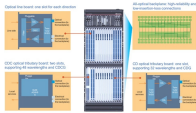

Find 25 different ways to say RECOMMENDED, along with antonyms, related words, and example sentences at Thesaurus .