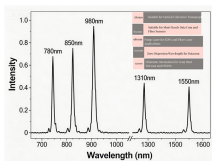

We maintain an extensive industrial switch inventory and guarantee quick delivery throughout the UK. On a variety of brands, we can offer cost-effective solutions.