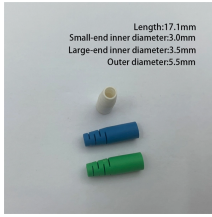

The size of a distribution box depends on your circuit capacity and power requirements. For residential spaces, smaller boxes with 4 to 16 circuits may suffice, while commercial and ...

Different applications require different types of distribution boxes. Selecting the right type ensures optimal performance and compliance with relevant standards. Home distribution boxes ...

Choose the right distribution box by considering load, safety standards, environment, and future expansion. Ensure proper sizing and certified protection

A well-chosen distribution box ensures the safety and efficiency of your household electrical system. This article guides you through selecting a distribution box that is both affordable ...

Learn how to choose the right home distribution box with our expert guide. Compare circuit capacity, IP ratings, breaker types & avoid common mistakes.