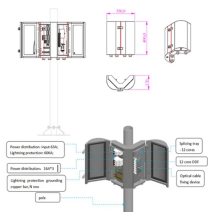

Recommended Correct Spelling and Definition
Let's get straight to the point: the correct spelling is "Recommended". But what exactly does this word mean? In its most basic sense, ...