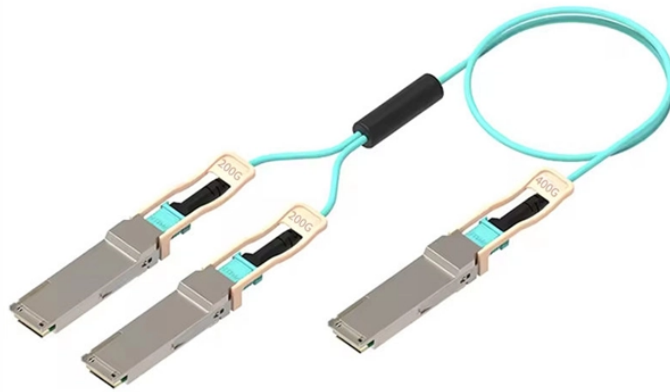

Remote Control Home Power Distribution Box

Remote Control Home Power Distribution Box

Compare the top 10 smart home distribution boxes for modern homes. Find the best home distribution box for safety, energy savings, and smart control.

Get free shipping on qualified Smart Home Enabled Power Distribution products or Buy Online Pick Up in Store today in the Electrical Department.

The Soetec K series PDU is a remote-monitoring power distributor. Its software uses an embedded multi-threaded RTOS kernel solution, supporting multitasking and multi-user access.

32CH Smart Home Power Distribution Box offers remote control, circuit breaker, and light management. Perfect for modern homes, ensuring safety and convenience. | Alibaba

Power Distribution Box: For starters, I built a rack for my truck to throw some "off road" lights on.& nbsp; I wanted a box to control these and some reverse lights.& nbsp; I also got an old remote starter from ...

We have designed new 32CH Smart Distribution Panel With Energy Monitoring. Controller based on ESP32-S3-WROOM-1U (N16R8) wifi chip, it have 32 manual control switch buttons can turn ...

These smart boxes, often combined with devices like PDU power distribution units, can remotely control lighting, heating, and appliances via smartphones or home automation hubs.