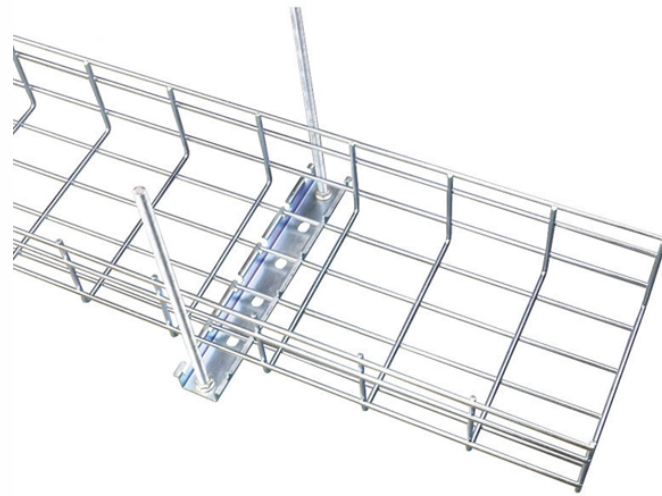

# Reputation of Cable Trays in Data Centers

## Reputation of Cable Trays in Data Centers

The use of pre-galvanised cable management products for data center applications has, for many customers, become the "go to" finish of choice. The decision to use pre-galvanised products has ...

As data centers continue to evolve and grow in size, the demand for cable tray racks specifically designed for data center applications is expected to remain strong, solidifying this segment's position ...

What Are Wire Cable Trays? Wire cable trays, or cable management trays, are open-bottom or mesh supports used to route and organize power cords, data cables, and fiber throughout a facility. Unlike ...