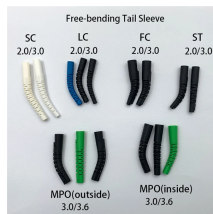

Follow us on social media to get the latest product and support information.