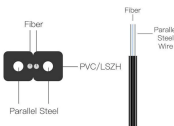

This article introduces the fundamental concept and key characteristics of 400G OSFP Ethernet optical transceivers, and analyzes their practical value in data center and high-speed ...