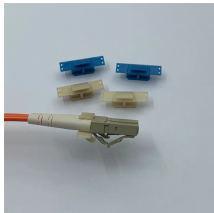

Ortronics fiber adapter panel allows for flexibility and expansion with an industry accepted style. The adapter panel snaps in for installation and can be removed easily for future changes. The adapter ...

2 Port Optical Fiber Information Panel with SC/UPC Pigtailed and SC/UPC Adapters This Indoor Wall Mounted Single Door Optical Fiber Information Panel from ShowMeCables is ideal for end ...