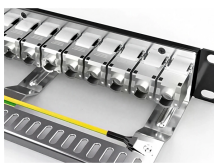

ST hard drive to 6P interface

ST hard drive to 6P interface

Product usage: convert the motherboard with a small 6pin interface to a sata computer hard drive port to solve the problem of insufficient quantity of sata power supply ports that come with the host power ...

About this item Function:SATA 15-Pin Plug to SATA 6-Pin Socket Power Adapter - Converts SATA 15PIN male power connector to SATA 6-pin female connector, ideal for powering ...

The information provided herein will aid you in determining the type of interface employed by your internal hard drive and choosing the proper method for its connection to another machine.

Search Newegg for 15 Pin SATA to 6 Pin Power Cable Adapter Converter. Get fast shipping and top-rated customer service.

When it comes to connecting hard drives to your PC, you need to have a good grasp of all the cables that are involved. There are generally 6 types ...

Find reliable 6 pin SATA power cables for hard drives, SSDs, and graphics cards. Browse adapter options and splitters for seamless connectivity.

Function:SATA 15-Pin Plug to 6-Pin Socket Power Adapter - Converts SATA power connector to 6-pin PCIe connector, ideal for powering laptop optical drives or other 6-pin devices.