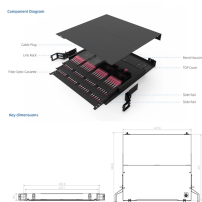

Various type of cable trunking available with a wide range of accessories, which can suit for most of the applications. Cable Tray installation require a range of fittings, accessories, hardware etc. Adhwa ...