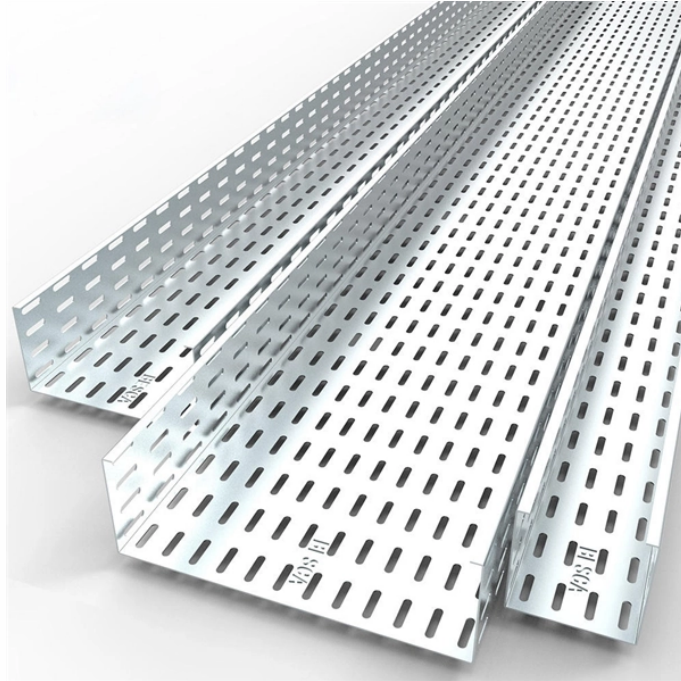

Indzawo Optic Connect

Sbfx distribution box

Sbfx distribution box

SunBelt Express Tracking made simple. A quick way to check the movement of your Freight, Trucking, Logistics, Shipping online.

Enter SunBelt Express Tracking number to retrieve your up-to-the-minute Freight, Trucking, Logistics, Shipping status details online.

Enter your SunBelt Xpress Freight Tracking number in the form above, then click on the Track button to view the status of your ticket.

Use to connect 1 1/2" - 4" schedule 40 pipe or seal unused holes on Tuf-Tite Drain Sump and Tuf-Tite Distribution Boxes.

Monitor the delivery of our SunBelt Xpress Freight Tracking. providing real-time delivery tracking updates.

SunBelt Xpress sets the market standard for supply chain services via LTL and truckload furniture deliveries, residential/white glove delivery services and general commodity logistics. Learn more.