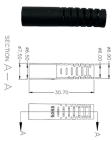

Schematic diagram of the eye axis control growth device

Schematic diagram of the eye axis control growth device

The eye is a compound optical system comprising a cornea and a lens, as shown in Figure 1. It is an adaptive optical system because the crystalline lens changes shape to focus light from objects at a ...

Schematic eye:- Schematic eye is a physical or mathematical model that represents the basic optical feature of the real eye. Objectives:- To provide a basis for the theoretical studies of the ...

Unlock the secrets of the human eye in our ultimate guide! Explore eye anatomy, parts, structure, functions & diagram for a deep understanding

Caption: (Left) Baseline measure of off axis (i.e. emitter-phototransistor pair focused to the sclera) measure of reflection of IR light directed towards the user's eye. Upon looking left (top trace detecting ...

This study describes the design, development and testing of a new automatically controlled multi-axis stretching device for the mechanical evaluation of soft tissues and, more ...

Schematic Eyes - Introduction Curvatures, spacings and indices of the ocular components lead us to raytracing the surfaces to determine the imaging properties of the eye. Many schematic eye models ...