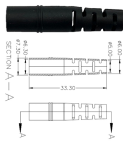

Schematic Eyes - Introduction Curvatures, spacings and indices of the ocular components lead us to raytracing the surfaces to determine the imaging properties of the eye. Many schematic eye models ...