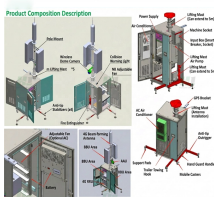

Choose the right size and setup for multiple circuit breakers in your distribution box to ensure safety, code compliance, and room for future upgrades.

Fielect 2 Way Circuit Breaker MCB Distribution Protection Box with DIN Rail, ABS Plastic Breaker Electrical Box and Transparent Cover IP65, for Indoor Outdoor Wall Circuit Breaker